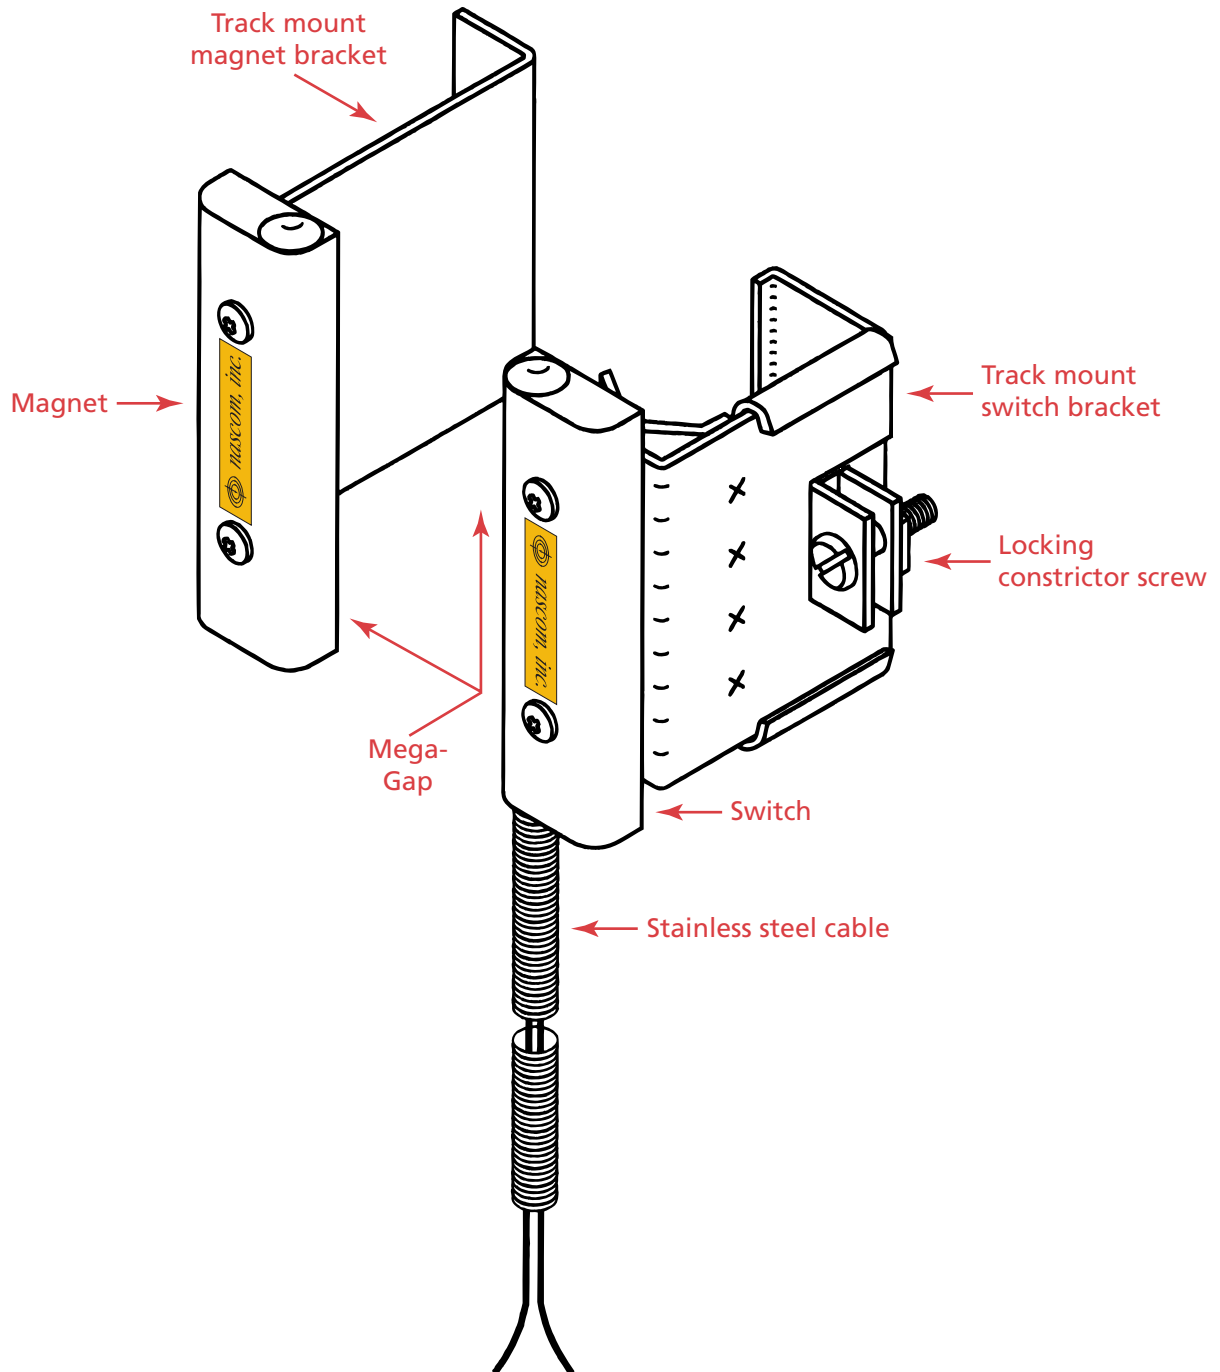

Nascom's N505ATM/ST Track mount switch for overhead doors

Mega-Gap installs in 60 seconds.

"World's finest switch"